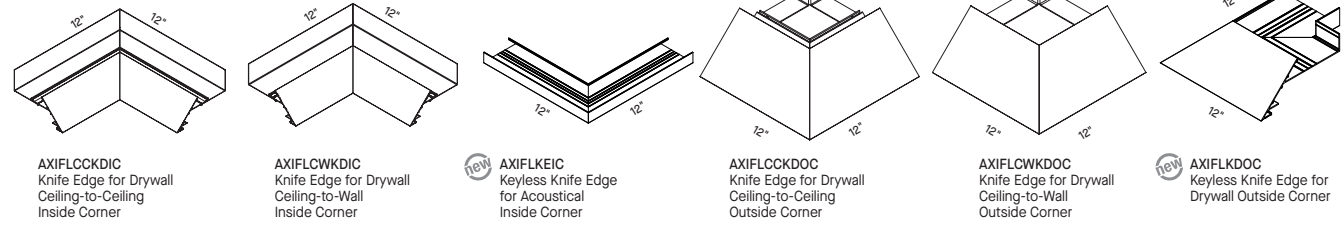

* MINIMUM BEND RADIUS FOR INDIRECT LIGHT COVES Inside: 60" minimum Outside: 60" minimum

EDGE DETAILS

CORNERS FOR KNIFE EDGE® ACOUSTICAL PROFILES††

† Axiom Indirect Field Light Covers is 10' in length
 †† Axiom Indirect Field Light Cove Corners are 12" in length and 12" in width

VISUAL SELECTION

Item No. †	Description
Axiom Indirect Field Light Cove - Knife Edge Drywall Profile	
AXIFLCKDC	Ceiling-to-Ceiling Knife Edge for Drywall
AXIFLCWDC	Ceiling-to-Wall Knife Edge for Drywall
new AXIFLKDSTR	Keyless Knife Edge for Drywall
new AXIFLKD CUR*	Keyless Knife Edge for Drywall – Curved

* MINIMUM BEND RADIUS FOR INDIRECT LIGHT COVES Inside: 60" minimum Outside: 60" minimum

EDGE DETAILS

CORNERS FOR KNIFE EDGE® DRYWALL PROFILES††

† Axiom Indirect Field Light Covers is 10' in length
 †† Axiom Indirect Field Light Cove Corners are 12" in length and 12" in width