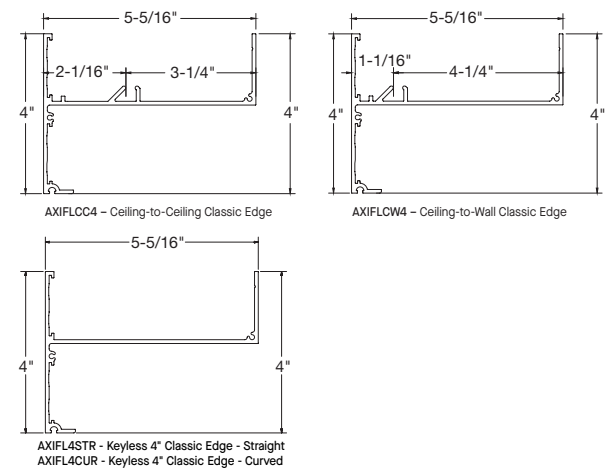

* MINIMUM BEND RADIUS FOR INDIRECT LIGHT COVES Inside: 60" minimum Outside: 60" minimum

EDGE DETAILS

CORNERS FOR CLASSIC PROFILES††

AXIFLCC4C
Classic
Ceiling-to-Ceiling
Inside Corner

AXIFLCW4C
Classic
Ceiling-to-Wall
Inside Corner