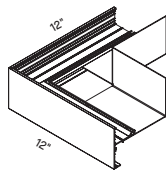

* MINIMUM BEND RADIUS FOR INDIRECT LIGHT COVES Inside: 60" minimum Outside: 60" minimum

EDGE DETAILS

CORNERS FOR CLASSIC PROFILES††

AXIFLCC4C
Classic
Ceiling-to-Ceiling
Inside Corner

AXIFLCW4C
Classic
Ceiling-to-Wall
Inside Corner