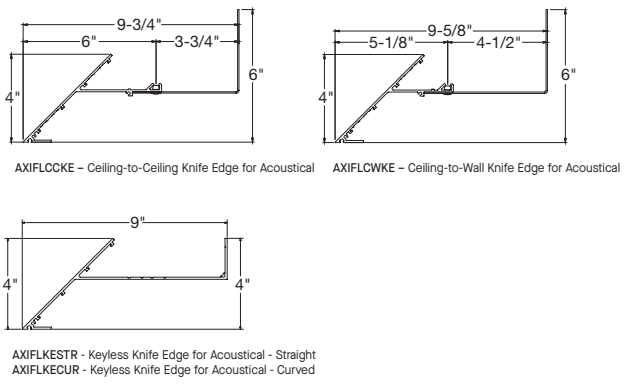

Calculate sustainability with Ecomedes armstrongceilings.com/ecomedes

LOCATION DEPENDENT

VISUAL SELECTION

Item No.†	Description
Axiom® Indirect Field Light Cove – Knife Edge® Profile	
AXIFLCCKE	Ceiling-to-Ceiling Knife Edge for Acoustical
AXIFLCWKE	Ceiling-to-Wall Knife Edge for Acoustical
new AXIFLKESTR	Keyless Knife Edge for Acoustical – Straight
AXIFLKECUR*	Keyless Knife Edge for Acoustical – Curved

* MINIMUM BEND RADIUS FOR INDIRECT LIGHT COVES Inside: 60" minimum Outside: 60" minimum

EDGE DETAILS

CORNERS FOR KNIFE EDGE® ACOUSTICAL PROFILES††

† Axiom Indirect Field Light Covers is 10' in length
 †† Axiom Indirect Field Light Cove Corners are 12" in length and 12" in width