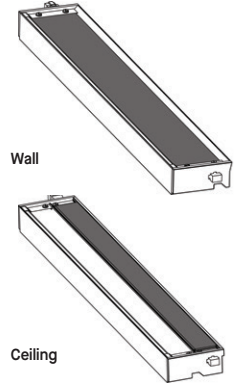

AXIOM® Light Covers – Indirect Field straight & curved

LEED® WELL | LBC

50% RECYCLED CONTENT

Calculate sustainability with Ecomedes armstrongceilings.com/ecomedes

energy management	construction waste mgmt	regional materials	design for flexibility	ALUMI-NUM	EPD	recyclable/ biobased materials	recycled content	recycled content	sourcing of raw materials	material ingredient reporting	low emitting/ materials	lighting quality	acoustics

LOCATION DEPENDENT

LIGHTING PARTNERS

Lighting and diffuser solutions are available through partner companies

1. **Outstanding Aesthetics**
2. No shadows. No bright spots. No color shifting.
3. **Easy Specification**
4. Aim-free luminaire. No need for complex details. Less trade coordination.
5. **Unparalleled Performance**
6. Twice the efficiency of other LED cove products.
   - Wide distribution using SurroundLite™ technology
7. **Worry-free Installation & Maintenance**
8. Foolproof keyed mounting. Up to 90% less labor.

For compatible lighting details, visit axislighting.com

vode ZipWave™ LED 707

Exceptional Performance

- Low, standard, and high outputs available
- High output over 1200 lm/ft.
- Customizable output and wattage options

Foolproof Installation

- Drop-in, tool-free installation with plug and play connections
- Runs 100' or more from one 120v power feed
- Section lengths in exact 1' (305mm) increments

For compatible lighting details, visit vode.com/zipwave-led-707

PHYSICAL DATA

Material
Commercial quality 3003 aluminum alloy

Surface Finish
Factory-applied baked polyester paint finish

Cleaning & Disinfecting
Cleaning and CDC-approved disinfecting options available on armstrongceilings.com/cleaning