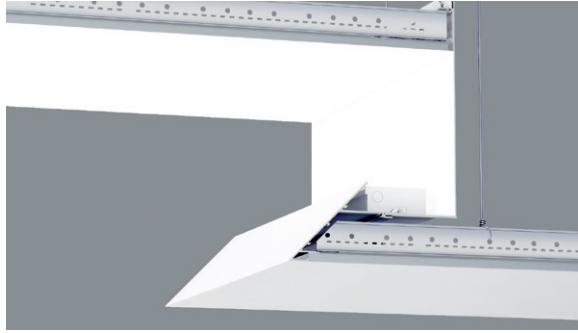

AXIOM® Light Covers – Indirect Field straight & curved

LEED® WELL | LBC

50% RECYCLED CONTENT

Calculate sustainability with Ecomedes armstrongceilings.com/ecomedes

energy management	construction waste mgmt	regional materials	design for flexibility	ALUMI-NUM	EPD	recyclable/ biobased materials	recycled content	recycled content	sourcing of raw materials	material ingredient reporting	low emitting/ materials	lighting quality	acoustics

LOCATION DEPENDENT

LIGHTING PARTNERS

Lighting and diffuser solutions are available through partner companies

1. **Outstanding Aesthetics**
2. No shadows. No bright spots. No color shifting.
3. **Easy Specification**
4. Aim-free luminaire. No need for complex details. Less trade coordination.
5. **Unparalleled Performance**
6. Twice the efficiency of other LED cove products.
   - Wide distribution using SurroundLite™ technology
7. **Worry-free Installation & Maintenance**
8. Foolproof keyed mounting. Up to 90% less labor.