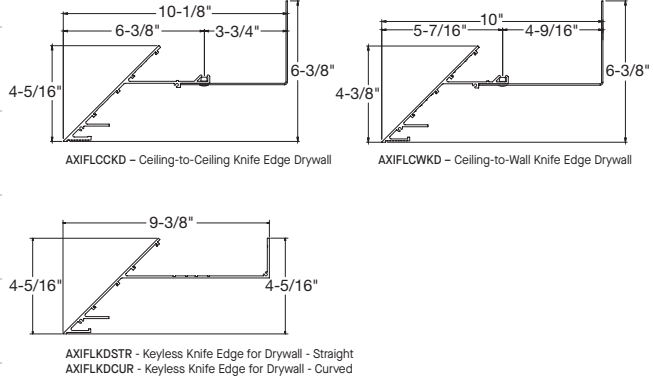

EDGE DETAILS