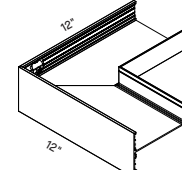

new AXIFL4OC
Keyless Classic
Outside Corner

† Axiom Indirect Field Light Covers is 10' in length

†† Axiom Indirect Field Light Cove Corners are 12" in length and 12" in width