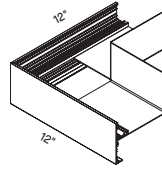

AXIFLCC4OC
Classic
Ceiling-to-Ceiling
Outside Corner