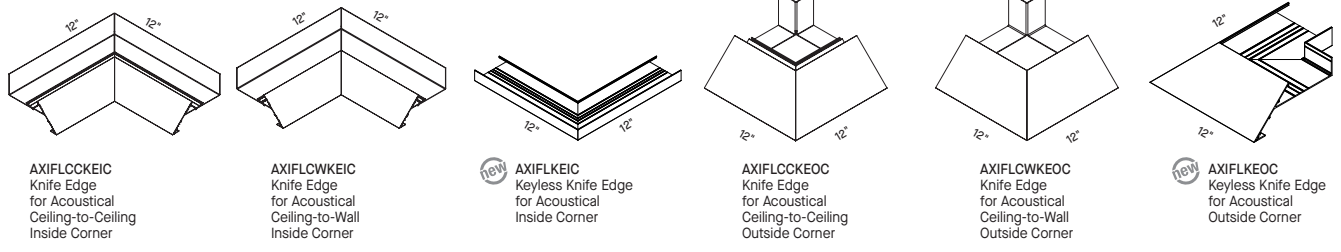

†† Axiom Indirect Field Light Cove Corners are 12" in length and 12" in width

AXIOM® Light Covers – Indirect Field straight & curved

LEED® WELL™ LBC

50% RECYCLED CONTENT

energy management, construction waste mgmt, regional materials, design for flexibility, EPD, recyclable/producer resp., biobased materials, recycled content, sourcing of raw materials, material ingredient reporting, low emitting materials, lighting quality, acoustics

Calculate sustainability with Ecomedes armstrongceilings.com/ecomedes

LOCATION DEPENDENT

VISUAL SELECTION

Item No.†	Description
Axiom® Indirect Field Light Cove – Knife Edge® Profile	
AXIFLCCKE	Ceiling-to-Ceiling Knife Edge for Acoustical
AXIFLCWKE	Ceiling-to-Wall Knife Edge for Acoustical
new AXIFLKESTR	Keyless Knife Edge for Acoustical – Straight
AXIFLKECUR*	Keyless Knife Edge for Acoustical – Curved

* MINIMUM BEND RADIUS FOR INDIRECT LIGHT COVES Inside: 60" minimum Outside: 60" minimum

EDGE DETAILS

CORNERS FOR KNIFE EDGE® ACOUSTICAL PROFILES††

† Axiom Indirect Field Light Covers is 10' in length
 †† Axiom Indirect Field Light Cove Corners are 12" in length and 12" in width