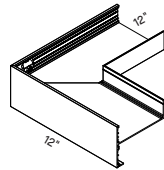

* MINIMUM BEND RADIUS FOR INDIRECT LIGHT COVES Inside: 60" minimum Outside: 60" minimum

EDGE DETAILS

CORNERS FOR CLASSIC PROFILES††

AXIFLCC4C
Classic
Ceiling-to-Ceiling
Inside Corner

AXIFLCW4C
Classic
Ceiling-to-Wall
Inside Corner