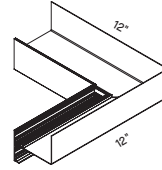

AXIFLCW4OC
Classic
Ceiling-to-Wall
Outside Corner