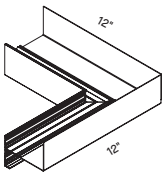

* MINIMUM BEND RADIUS FOR INDIRECT LIGHT COVES Inside: 60" minimum Outside: 60" minimum

EDGE DETAILS

CORNERS FOR CLASSIC PROFILES††

AXIFLCC4C
Classic
Ceiling-to-Ceiling
Inside Corner

AXIFLCW4C
Classic
Ceiling-to-Wall
Inside Corner