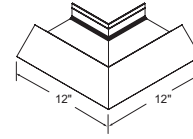

## CORNERS FOR KNIFE EDGE® PROFILES ♦♦

AXILLCCKDIC  
Knife Edge  
Ceiling-to-Ceiling  
Inside Corner

AXILLCWKDIC  
Knife Edge  
Ceiling-to-Wall  
Inside Corner

**new** AXILLKIDIC  
Keyless Knife Edge  
Inside Corner

AXILLCCKDOC  
Knife Edge  
Ceiling-to-Ceiling  
Outside Corner

AXILLCWKDOC  
Knife Edge  
Ceiling-to-Wall  
Outside Corner

**new** AXILLKDIOC  
Keyless Knife Edge  
Outside Corner

- ♦ Axiom Indirect Light Ledge is 10' in length
- ♦♦ Axiom Indirect Light Ledge Corners are 12" in length and 12" in width