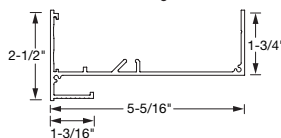

Keyless Classic Profile – Straight and Curved

Classic Ceiling-to-Ceiling