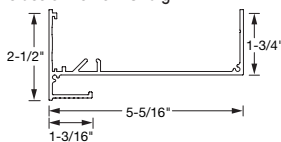

EDGE DETAILS

Classic Profile – Straight

Classic Ceiling-to-Wall