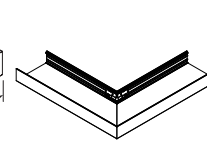

## CORNERS FOR CLASSIC PROFILES ♦♦

AXILLCC2DIC  
Classic  
Ceiling-to-Ceiling  
Inside Corner

AXILLCW2DIC  
Classic  
Ceiling-to-Wall  
Inside Corner

**new** AXILL2DIC  
Keyless Classic  
Inside Corner

AXILLCC2DOC  
Classic  
Ceiling-to-Ceiling  
Outside Corner

AXILLCW2DOC  
Classic  
Ceiling-to-Wall  
Outside Corner

**new** AXILL2DOC  
Keyless Classic  
Outside Corner

- ♦ Axiom Indirect Light Ledge is 10' in length
- ♦♦ Axiom Indirect Light Ledge Corners are 12" in length and 12" in width