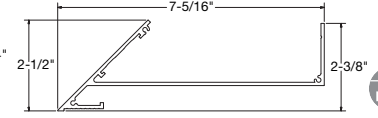

Keyless Knife Edge Profile for Drywall Straight and Curved