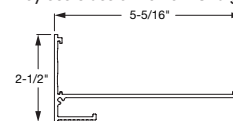

Keyless Classic Profile – Straight and Curved

Classic Ceiling-to-Ceiling