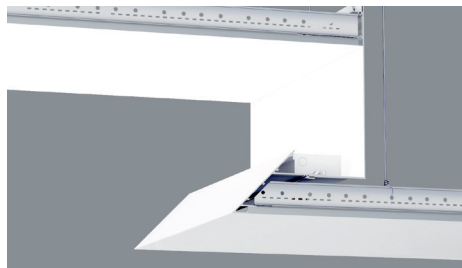

Declare

LEED® WELL™ LBC

50% RECYCLED CONTENT

energy management
construction waste mgmt
regional materials
design for flexibility
EPD
recyclable/producer resp.
biobased materials
recycled content
sourcing of raw materials
material ingredient reporting
low emitting materials
lighting quality
acoustics

Calculate sustainability with Ecomedes
armstrongceilings.com/ecomedes

LOCATION DEPENDENT

VISUAL SELECTION

Item No. ♦	Description
AXILLCCKD	Ceiling-to-Ceiling Knife Edge for Drywall
AXILLCWKD	Ceiling-to-Wall Knife Edge for Drywall
new AXILLKDSTR	Keyless Knife Edge for Drywall
AXILLKDCUR	Keyless Knife Edge for Drywall – Curved

* MINIMUM BEND RADIUS FOR INDIRECT LIGHT COVES
Inside: 60° minimum
Outside: 60° minimum

EDGE DETAILS

Knife Edge® Profile – Straight

Keyless Knife Edge Profile for Drywall Straight and Curved

Knife Edge Ceiling-to-Wall

Knife Edge Ceiling-to-Ceiling

CORNERS FOR KNIFE EDGE® PROFILES ♦♦

- ♦ Axiom Indirect Light Ledge is 10' in length
- ♦♦ Axiom Indirect Light Ledge Corners are 12" in length and 12" in width

LIGHTING PARTNERS

Outstanding Aesthetics

- No shadows. No bright spots. No color shifting.

Easy Specification

- Aim-free luminaire. No need for complex details.
  • Less trade coordination.

Unparalleled Performance

- Twice the efficiency of other LED cove products.
- Wide distribution using SurroundLite™ technology

Worry-free Installation & Maintenance

- Foolproof keyed mounting. Up to 90% less labor.

For compatible lighting details, visit axislighting.com