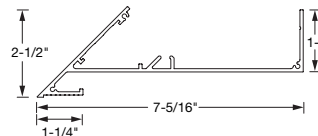

EDGE DETAILS

Knife Edge® Profile – Straight