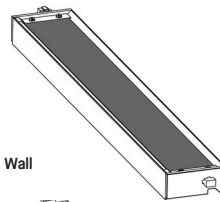

LIGHTING PARTNERS

Outstanding Aesthetics

- No shadows. No bright spots. No color shifting.

Easy Specification

- Aim-free luminaire. No need for complex details.
  • Less trade coordination.

Unparalleled Performance

- Twice the efficiency of other LED cove products.
- Wide distribution using SurroundLite™ technology

Worry-free Installation & Maintenance

- Foolproof keyed mounting. Up to 90% less labor.

For compatible lighting details, visit axislighting.com