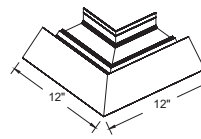

## CORNERS FOR KNIFE EDGE® PROFILES ♦♦

AXILLCCKDIC  
Knife Edge  
Ceiling-to-Ceiling  
Inside Corner

AXILLCWKDIC  
Knife Edge  
Ceiling-to-Wall  
Inside Corner

**new** AXILLKIDIC  
Keyless Knife Edge  
Inside Corner

AXILLCCKDOC  
Knife Edge  
Ceiling-to-Ceiling  
Outside Corner

AXILLCWKDOC  
Knife Edge  
Ceiling-to-Wall  
Outside Corner

**new** AXILLKDIOC  
Keyless Knife Edge  
Outside Corner

- ♦ Axiom Indirect Light Ledge is 10' in length
- ♦♦ Axiom Indirect Light Ledge Corners are 12" in length and 12" in width