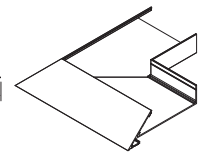

## CORNERS FOR KNIFE EDGE® PROFILES ♦♦

AXILLCCKDIC  
Knife Edge  
Ceiling-to-Ceiling  
Inside Corner

AXILLCWKDIC  
Knife Edge  
Ceiling-to-Wall  
Inside Corner

**new** AXILLKIDIC  
Keyless Knife Edge  
Inside Corner

AXILLCCKDOC  
Knife Edge  
Ceiling-to-Ceiling  
Outside Corner

AXILLCWKDOC  
Knife Edge  
Ceiling-to-Wall  
Outside Corner

**new** AXILLKDIOC  
Keyless Knife Edge  
Outside Corner

- ♦ Axiom Indirect Light Ledge is 10' in length
- ♦♦ Axiom Indirect Light Ledge Corners are 12" in length and 12" in width