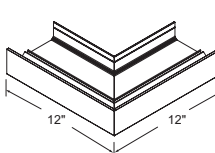

## CORNERS FOR CLASSIC PROFILES ♦♦

AXILLCC2DIC  
Classic  
Ceiling-to-Ceiling  
Inside Corner

AXILLCW2DIC  
Classic  
Ceiling-to-Wall  
Inside Corner

**new** AXILL2DIC  
Keyless Classic  
Inside Corner

AXILLCC2DOC  
Classic  
Ceiling-to-Ceiling  
Outside Corner

AXILLCW2DOC  
Classic  
Ceiling-to-Wall  
Outside Corner

**new** AXILL2DOC  
Keyless Classic  
Outside Corner

- ♦ Axiom Indirect Light Ledge is 10' in length
- ♦♦ Axiom Indirect Light Ledge Corners are 12" in length and 12" in width