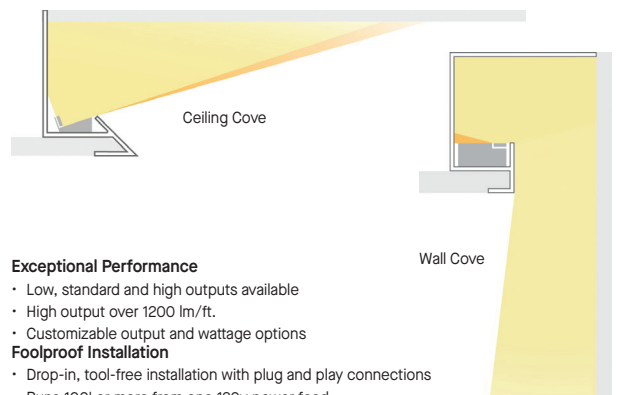

vode ZipWave™ LED 707

Exceptional Performance

- Low, standard and high outputs available
- High output over 1200 lm/ft.
- Customizable output and wattage options

Foolproof Installation

- Drop-in, tool-free installation with plug and play connections
- Runs 100' or more from one 120v power feed
- Section lengths in exact 1' (305mm) increments

For compatible lighting details, visit vode.com/zipwave-led-707

PHYSICAL DATA

Material
Commercial quality 3003 aluminum alloy

Surface Finish
Factory-applied baked polyester paint finish

Cleaning & Disinfecting
Cleaning and CDC-approved disinfecting options available on armstrongceilings.com/cleaning

Warranty
10-Year Limited Warranty; 30-Year System Warranty

Profile
Various options with both Ceiling-to-Wall and Ceiling-to-Ceiling Light Ledges in a wide range of sizes with 3/4" horizontal flange.

Cross Tee/Main Beam Interface

Flush fit

End Detail

Splice with screws