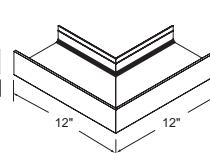

## CORNERS FOR CLASSIC PROFILES ♦♦

AXILLCC2DIC  
Classic  
Ceiling-to-Ceiling  
Inside Corner

AXILLCW2DIC  
Classic  
Ceiling-to-Wall  
Inside Corner

**new** AXILL2DIC  
Keyless Classic  
Inside Corner

AXILLCC2DOC  
Classic  
Ceiling-to-Ceiling  
Outside Corner

AXILLCW2DOC  
Classic  
Ceiling-to-Wall  
Outside Corner

**new** AXILL2DOC  
Keyless Classic  
Outside Corner

- ♦ Axiom Indirect Light Ledge is 10' in length
- ♦♦ Axiom Indirect Light Ledge Corners are 12" in length and 12" in width