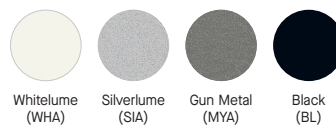

Coffers available in 5 designs and 4 standard colors with a range of acoustical or design infill panels. Enhanced acoustics performance options available.

KEY SELECTION ATTRIBUTES

- Five different coffer designs in four standard colors
- Infill panels available in Infusions®, MetalWorks™, WoodWorks®, and Ultima® panels
- CastWorks™ Metaphors® coffers are part of the Sustain® portfolio, and meet the most stringent industry sustainability compliance standards today
- Enhance acoustics with MetalWorks perforated or Ultima infill panels (NRC 0.70-0.90)
- Made-to-order Calla® and Lyra® infill panels available in any color
- Custom options:
 - Coffers available in coordinating custom colors
 - Suspension systems available in coordinating custom colors
 - Select products included in the FAST134 program – ready to ship in 4 weeks or less

COLORS – COFFERS

CASTWORKS METAPHORS COFFER STYLES

CastWorks Metaphors Crown CastWorks Metaphors Cove CastWorks Metaphors Convex CastWorks Metaphors Bead CastWorks Metaphors Linear
Coffers with Ultima infill panel, Suprafine® XL® 9/16" suspension system

METAPHORS INFILL PANEL SELECTION

Infusions

MetalWorks

MetalWorks Perforations

WoodWorks® Natural Variations™ (Real Wood Veneers)

Ultima

NOTE: For details about premium and custom infill panel patterns, perforations, and finishes, contact TechLine at 1 877 276-7876.