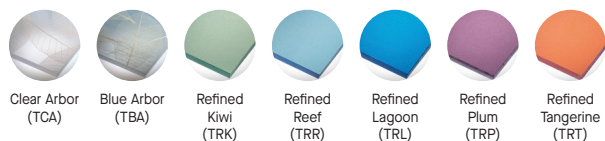

Coffers available in 5 designs and 4 standard colors with a range of acoustical or design infill panels. Enhanced acoustics performance options available.

KEY SELECTION ATTRIBUTES

- Five different coffer designs in four standard colors
- Infill panels available in Infusions®, MetalWorks™, WoodWorks®, and Ultima® panels
- CastWorks™ Metaphors® coffers are part of the Sustain® portfolio, and meet the most stringent industry sustainability compliance standards today
- Enhance acoustics with MetalWorks perforated or Ultima infill panels (NRC 0.70-0.90)
- Made-to-order Calla® and Lyra® infill panels available in any color
- Custom options:
 - Coffers available in coordinating custom colors
 - Suspension systems available in coordinating custom colors
 - Select products included in the FAST134 program – ready to ship in 4 weeks or less

COLORS – COFFERS

CASTWORKS METAPHORS COFFER STYLES

CastWorks Metaphors Crown CastWorks Metaphors Cove CastWorks Metaphors Convex CastWorks Metaphors Bead CastWorks Metaphors Linear
Coffers with Ultima infill panel, Suprafine® XL® 9/16" suspension system

METAPHORS INFILL PANEL SELECTION

Infusions

MetalWorks

MetalWorks Perforations

WoodWorks® Natural Variations™ (Real Wood Veneers)

Ultima

NOTE: For details about premium and custom infill panel patterns, perforations, and finishes, contact TechLine at 1 877 276-7876.