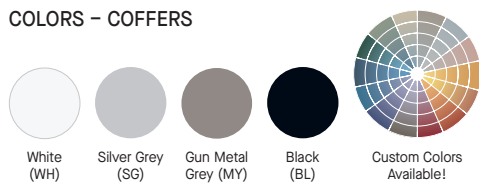

Coffers available in 5 designs and 4 standard colors with a range of acoustical or design infill panels. Enhanced acoustics performance options available.

KEY SELECTION ATTRIBUTES

- Five different coffer designs in four standard colors
- Infill panels available in Infusions®, MetalWorks™, WoodWorks®, and Ultima® panels
- CastWorks™ Metaphors® coffers are part of the Sustain® portfolio, and meet the most stringent industry sustainability compliance standards today
- Enhance acoustics with MetalWorks perforated or Ultima infill panels (NRC 0.70-0.90)
- Made-to-order Calla® and Lyra® infill panels available in any color
- Custom options:
 - Coffers available in coordinating custom colors
 - Suspension systems available in coordinating custom colors
 - Select products included in the FAST134 program – ready to ship in 4 weeks or less

COLORS – COFFERS

CASTWORKS METAPHORS COFFER STYLES

CastWorks Metaphors Crown CastWorks Metaphors Cove CastWorks Metaphors Convex CastWorks Metaphors Bead CastWorks Metaphors Linear
Coffers with Ultima infill panel, Suprafine® XL® 9/16" suspension system