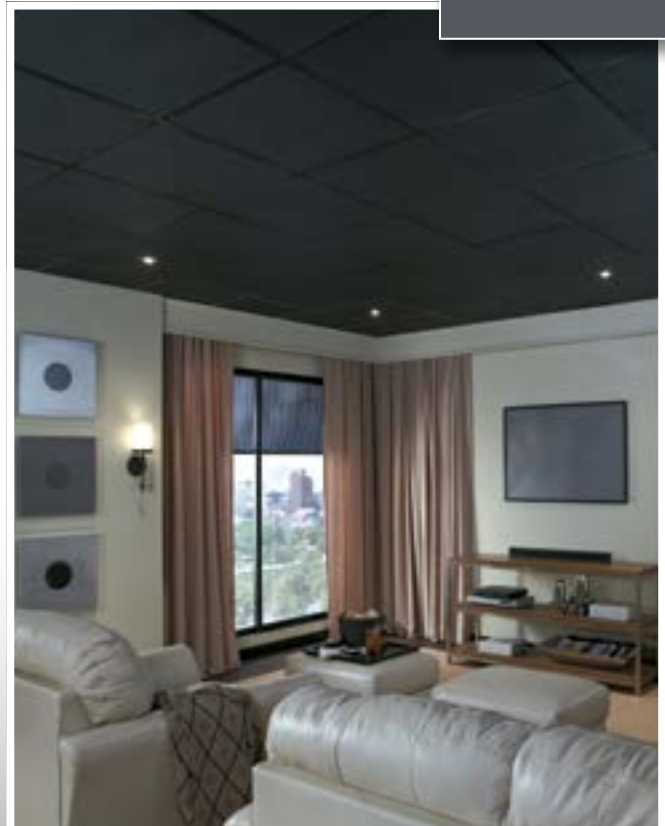

1280BXA EASY ELEGANCE™
DEEP COFFER WHITE

1728BL FINE FISSURED™ BLACK

If you have ceiling or wall questions, call: **1-877-ARMSTRONG (276-7876)**

NOTE: Due to printing limitations, colors pictured cannot be guaranteed to match actual ceiling and wall materials.