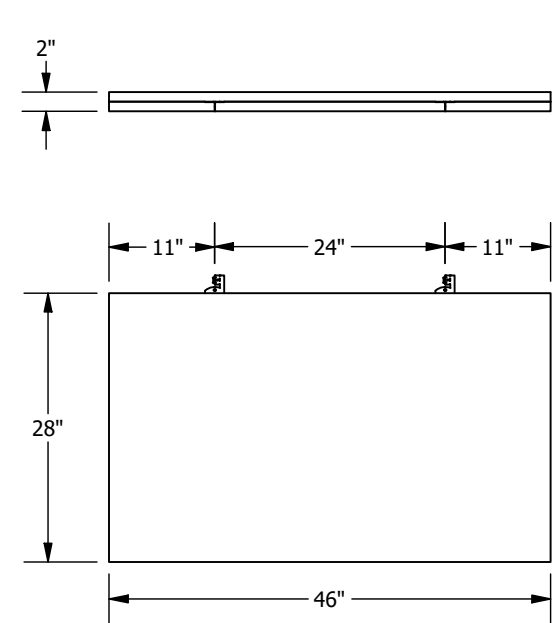

BP8250F04RH10-???

Wood Look Rectangular Vertical Panel 94in Length 28in Depth