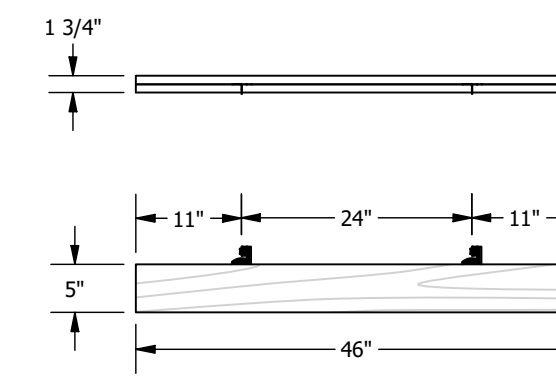

BP8250F04RH05-???

Wood Look Rectangular Vertical Panel 46in Length 5in Depth