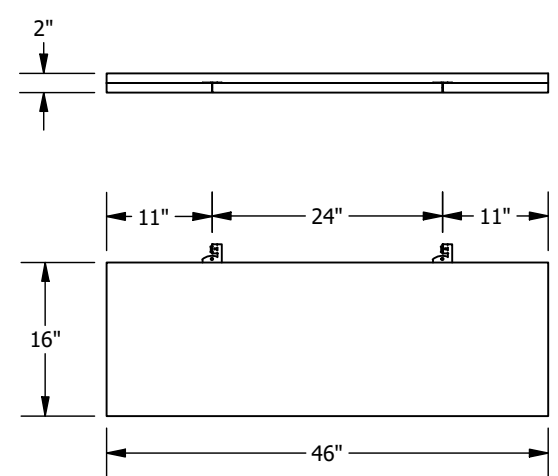

BP8250F03RH07-???

Painted Rectangular Vertical Panel 46in Length 16in Depth