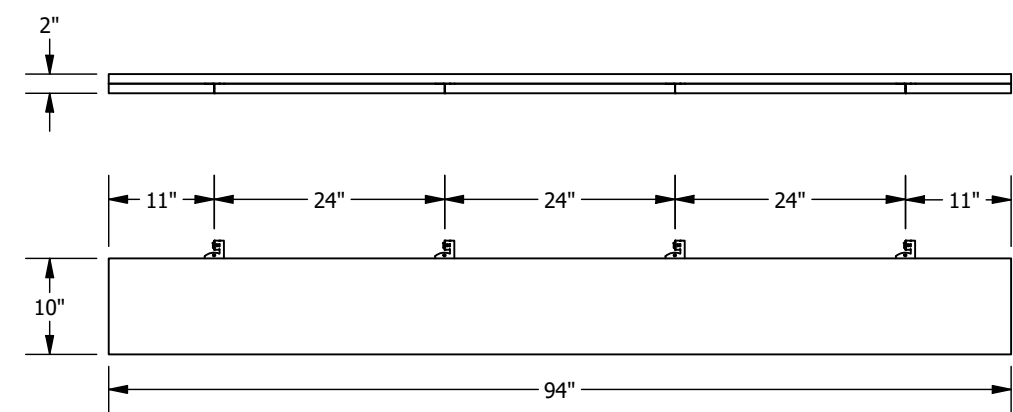

BP8250F04RH02-???

Wood Look Rectangular Vertical Panel 94in Length 10in Depth