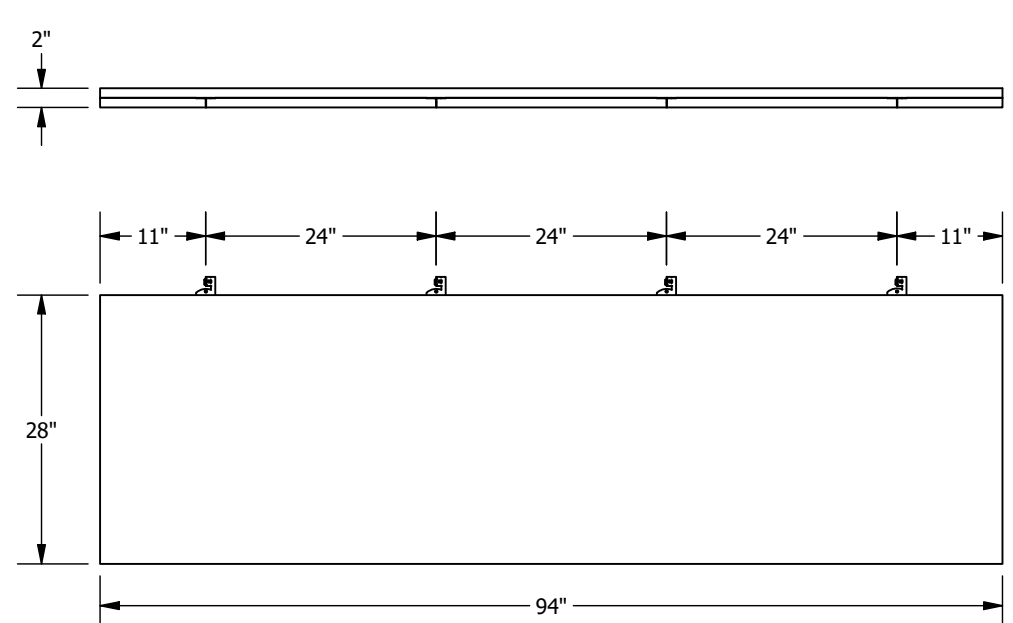

BP8250F04RH10-???

Wood Look Rectangular Vertical Panel 94in Length 28in Depth