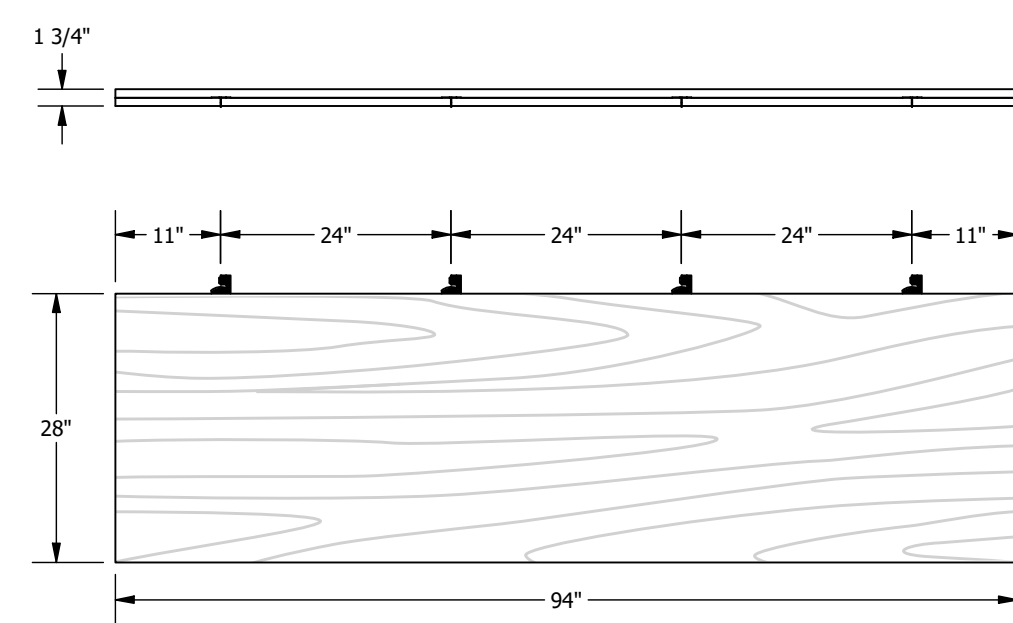

BP8250F04RH10-???

Wood Look Rectangular Vertical Panel 94in Length 28in Depth