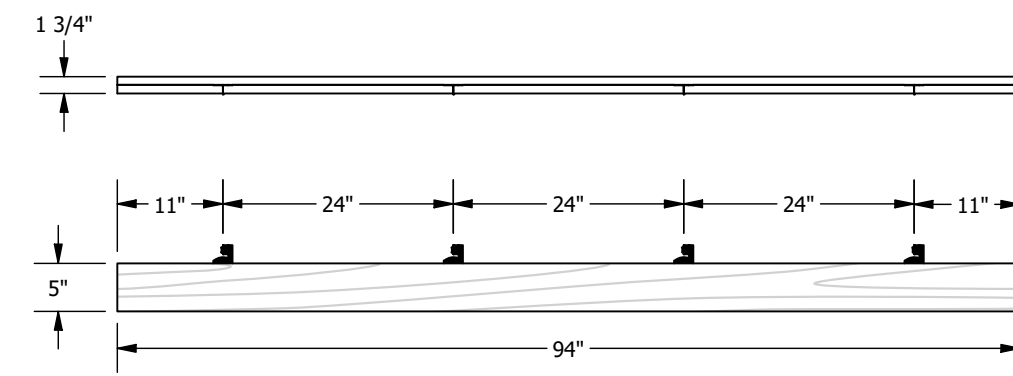

BP8250F04RH06-???

Wood Look Rectangular Vertical Panel 94in Length 5in Depth