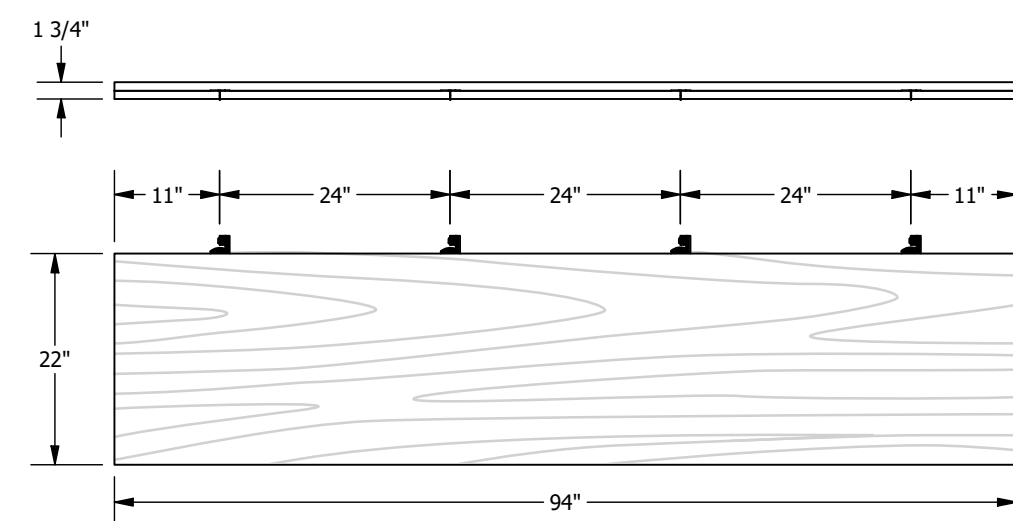

BP8250F04RH04-???

Wood Look Rectangular Vertical Panel 94in Length 22in Depth