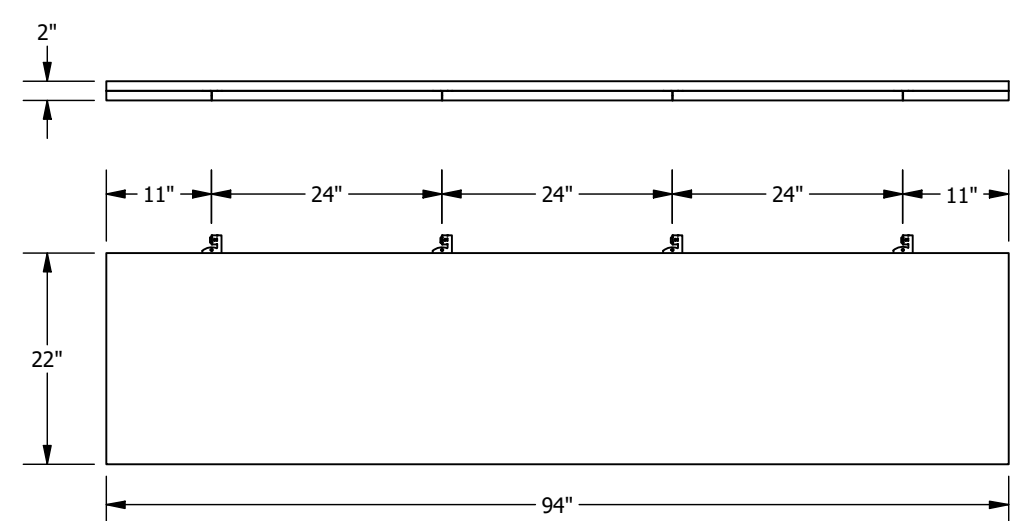

BP8250F03RH04-???

Painted Rectangular Vertical Panel 94in Length 22in Depth