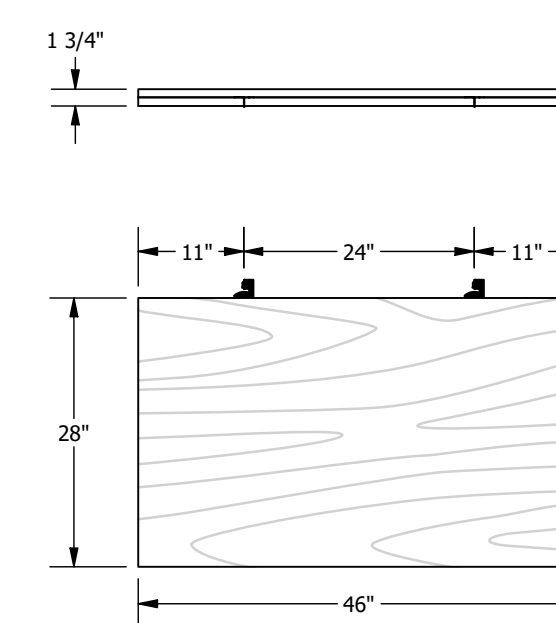

BP8250F04RH09-???

Wood Look Rectangular Vertical Panel 46in Length 28in Depth