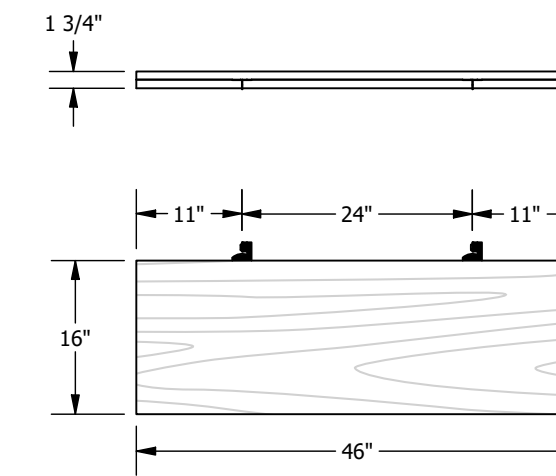

BP8250F04RH07-???

Wood Look Rectangular Vertical Panel 46in Length 16in Depth