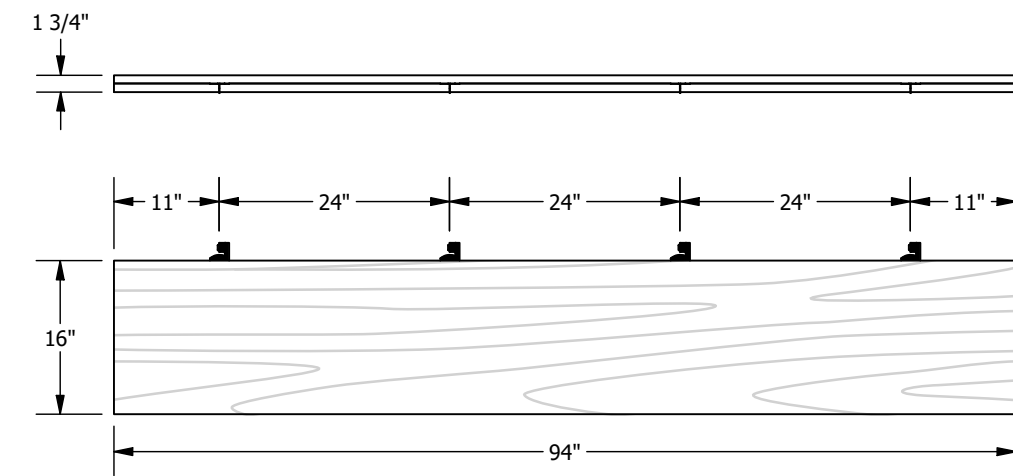

BP8250F04RH08-???

Wood Look Rectangular Vertical Panel 94in Length 16in Depth