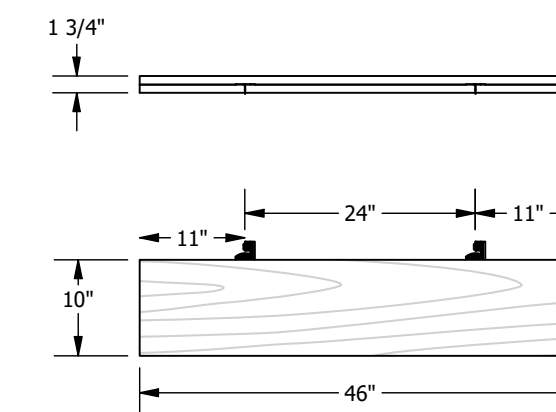

BP8250F04RH01-???

Wood Look Rectangular Vertical Panel 46in Length 10in Depth