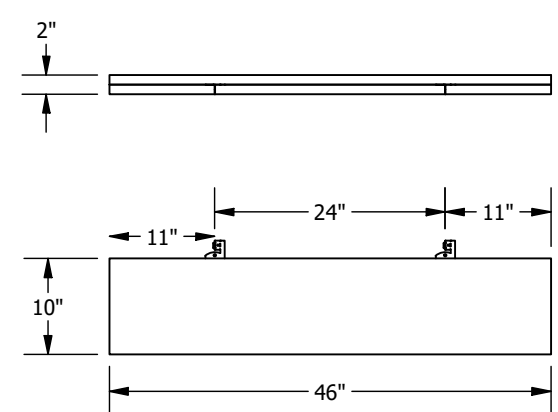

BP8250F04RH02-???

Wood Look Rectangular Vertical Panel 94in Length 10in Depth