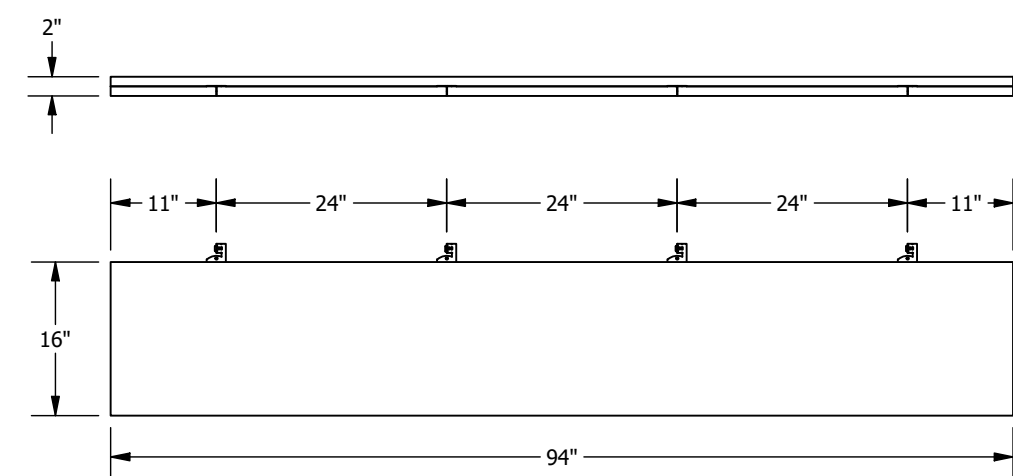

BP8250F03RH08-???

Painted Rectangular Vertical Panel 94in Length 16in Depth