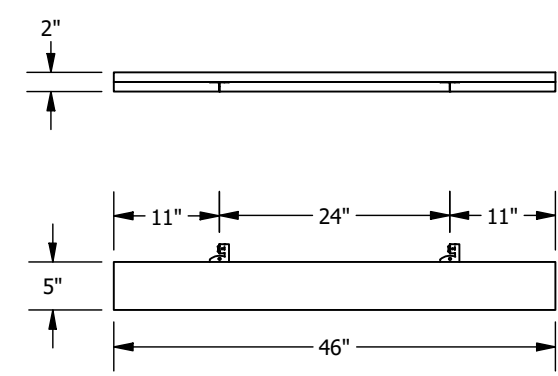

BP8250F04RH06-???

Wood Look Rectangular Vertical Panel 94in Length 5in Depth