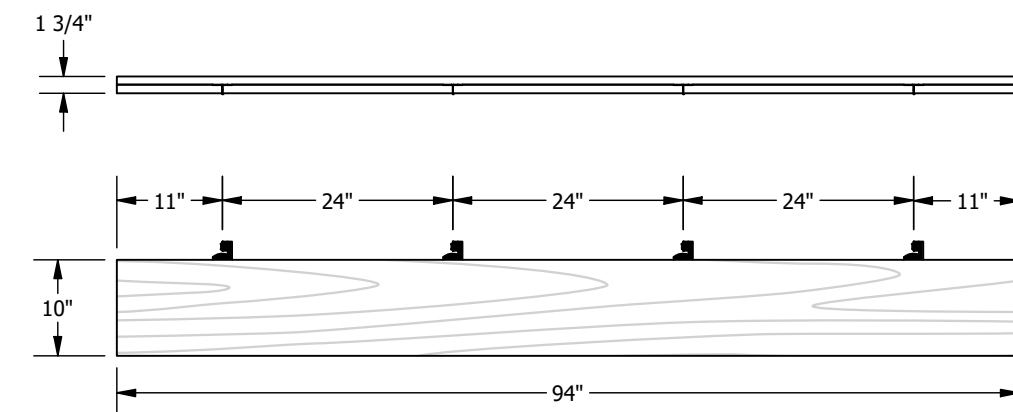

BP8250F04RH02-???

Wood Look Rectangular Vertical Panel 94in Length 10in Depth