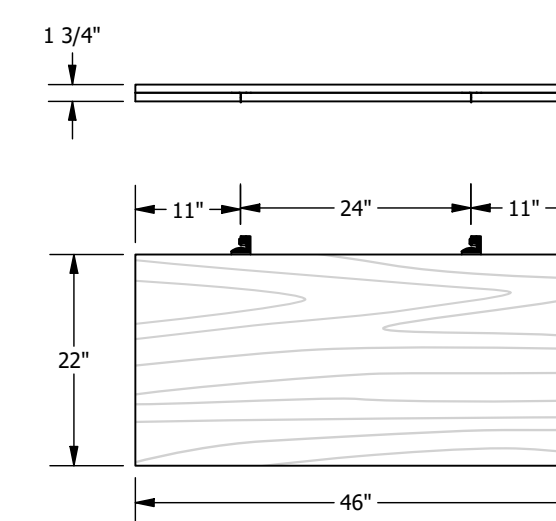

BP8250F04RH03-???

Wood Look Rectangular Vertical Panel 46in Length 22in Depth