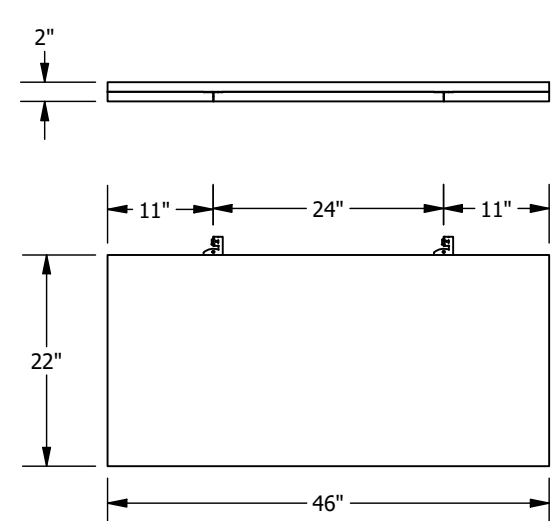

BP8250F03RH03-???

Painted Rectangular Vertical Panel 46in Length 22in Depth